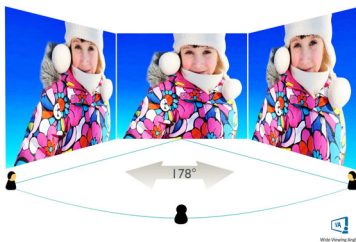

VA display

Philips VA LED display uses an advanced multi-domain vertical alignment technology which

gives you super-high static contrast ratios for extra vivid and bright images. While standard office applications are handled with ease, it is especially suitable for photos, web-browsing, movies, gaming, and demanding graphical applications. Its optimized pixel management technology gives you 178/178 degree extra wide viewing angle, resulting in crisp images.