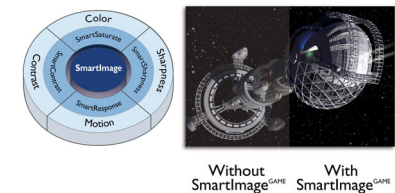

16:9 Full HD display

Picture quality matters. Regular displays deliver quality, but you expect more. This display features enhanced Full HD 1920 x 1080 resolution. With Full HD for crisp detail paired with high brightness, incredible contrast and realistic colors expect a true to life picture.

SmartImage Game mode

The new Philips gaming display has quick access OSD fine tuned for gamers, offering you multiple options. "FPS" mode (First person shooting) improves dark themes in games, allowing you to see hidden objects in dark areas. "Racing" mode adapts display with fastest response time, high color, along with image adjustments. "RTS" mode (Real time strategy) has a special SmartFrame mode which enables highlighting of specific area and allows for size and image adjustments. Gamer 1 and Gamer 2 enable you to save personal customized settings based on different games, ensuring best performance.